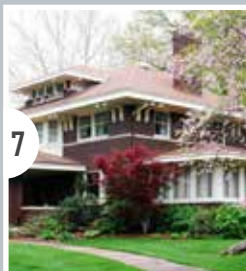

(#2 in photo gallery)

Quincy's prestigious East End Historic District

CUSTOM GROUP TOURS for 6+

SELECTION OF 17 HOMES : Choose 2-4

AVERAGE TOUR TIME per home : 30-45 min

\$5/PERSON per home

RESERVATIONS : 1-2 week advance

800 978 4748 | SeeQuincy.com

PHOTO GALLERY on reverse >

1
1461 MAINE

2
1477 MAINE

3
1680 MAINE

4
166 N 18TH

5
129 EAST AVE

6
2200 YORK