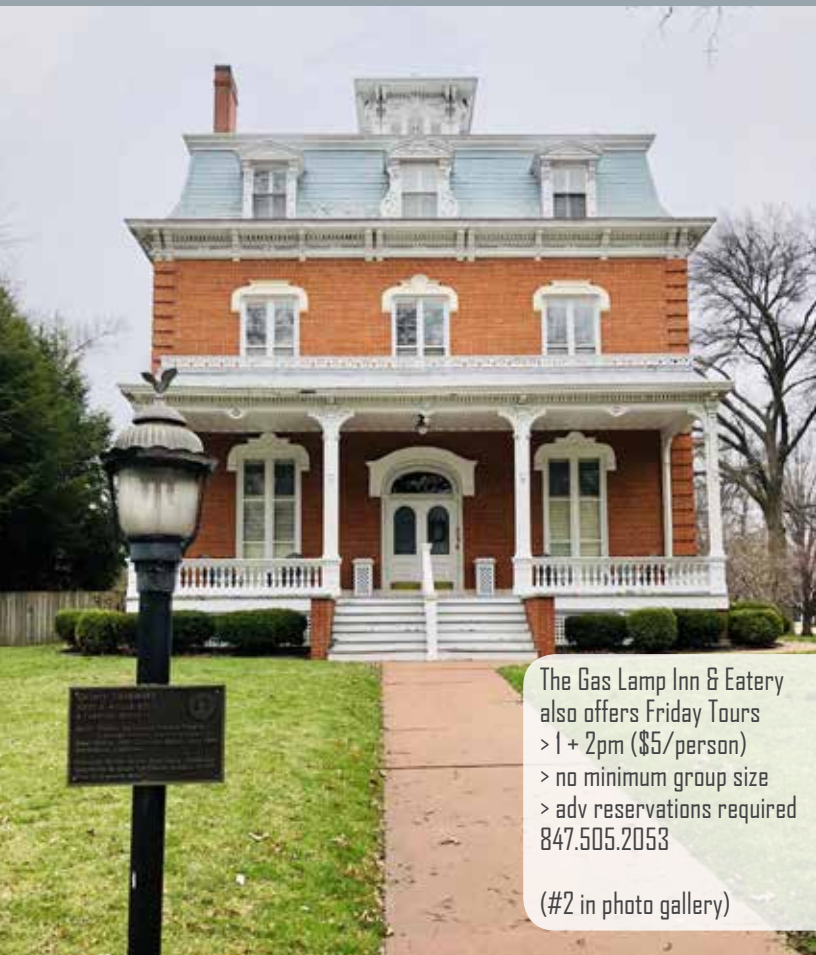

# PRIVATE HOME TOURS OF QUINCY

\*\*\*\*\*

an exclusive SeeQuincy program with a 5-star group rating

The Gas Lamp Inn & Eatery  
also offers Friday Tours  
> 1 + 2pm (\$5/person)  
> no minimum group size  
> adv reservations required  
847.505.2053

(#2 in photo gallery)

**Quincy's prestigious East End Historic District**

CUSTOM GROUP TOURS for 6+

SELECTION OF 17 HOMES : Choose 2-4

AVERAGE TOUR TIME per home : 30-45 min

\$5/PERSON per home

RESERVATIONS : 1-2 week advance

800 978 4748 | SeeQuincy.com

PHOTO GALLERY on reverse >

1

1461 MAINE

2

1477 MAINE

3

1680 MAINE