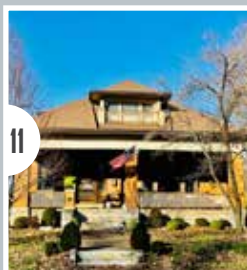

2320 YORK

11