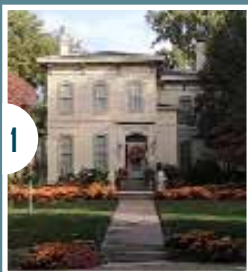

1

2

3

4

5

6

7

8

9

10

11

12

13

14

Let's begin planning your custom Private Home Tours. We'll handle all the details for you.

- > ONLINE SeeQuincy.com
- > CALL **800.978.4748**
- > TEXT **217.242.3728**
- > EMAIL info@SeeQuincy.com